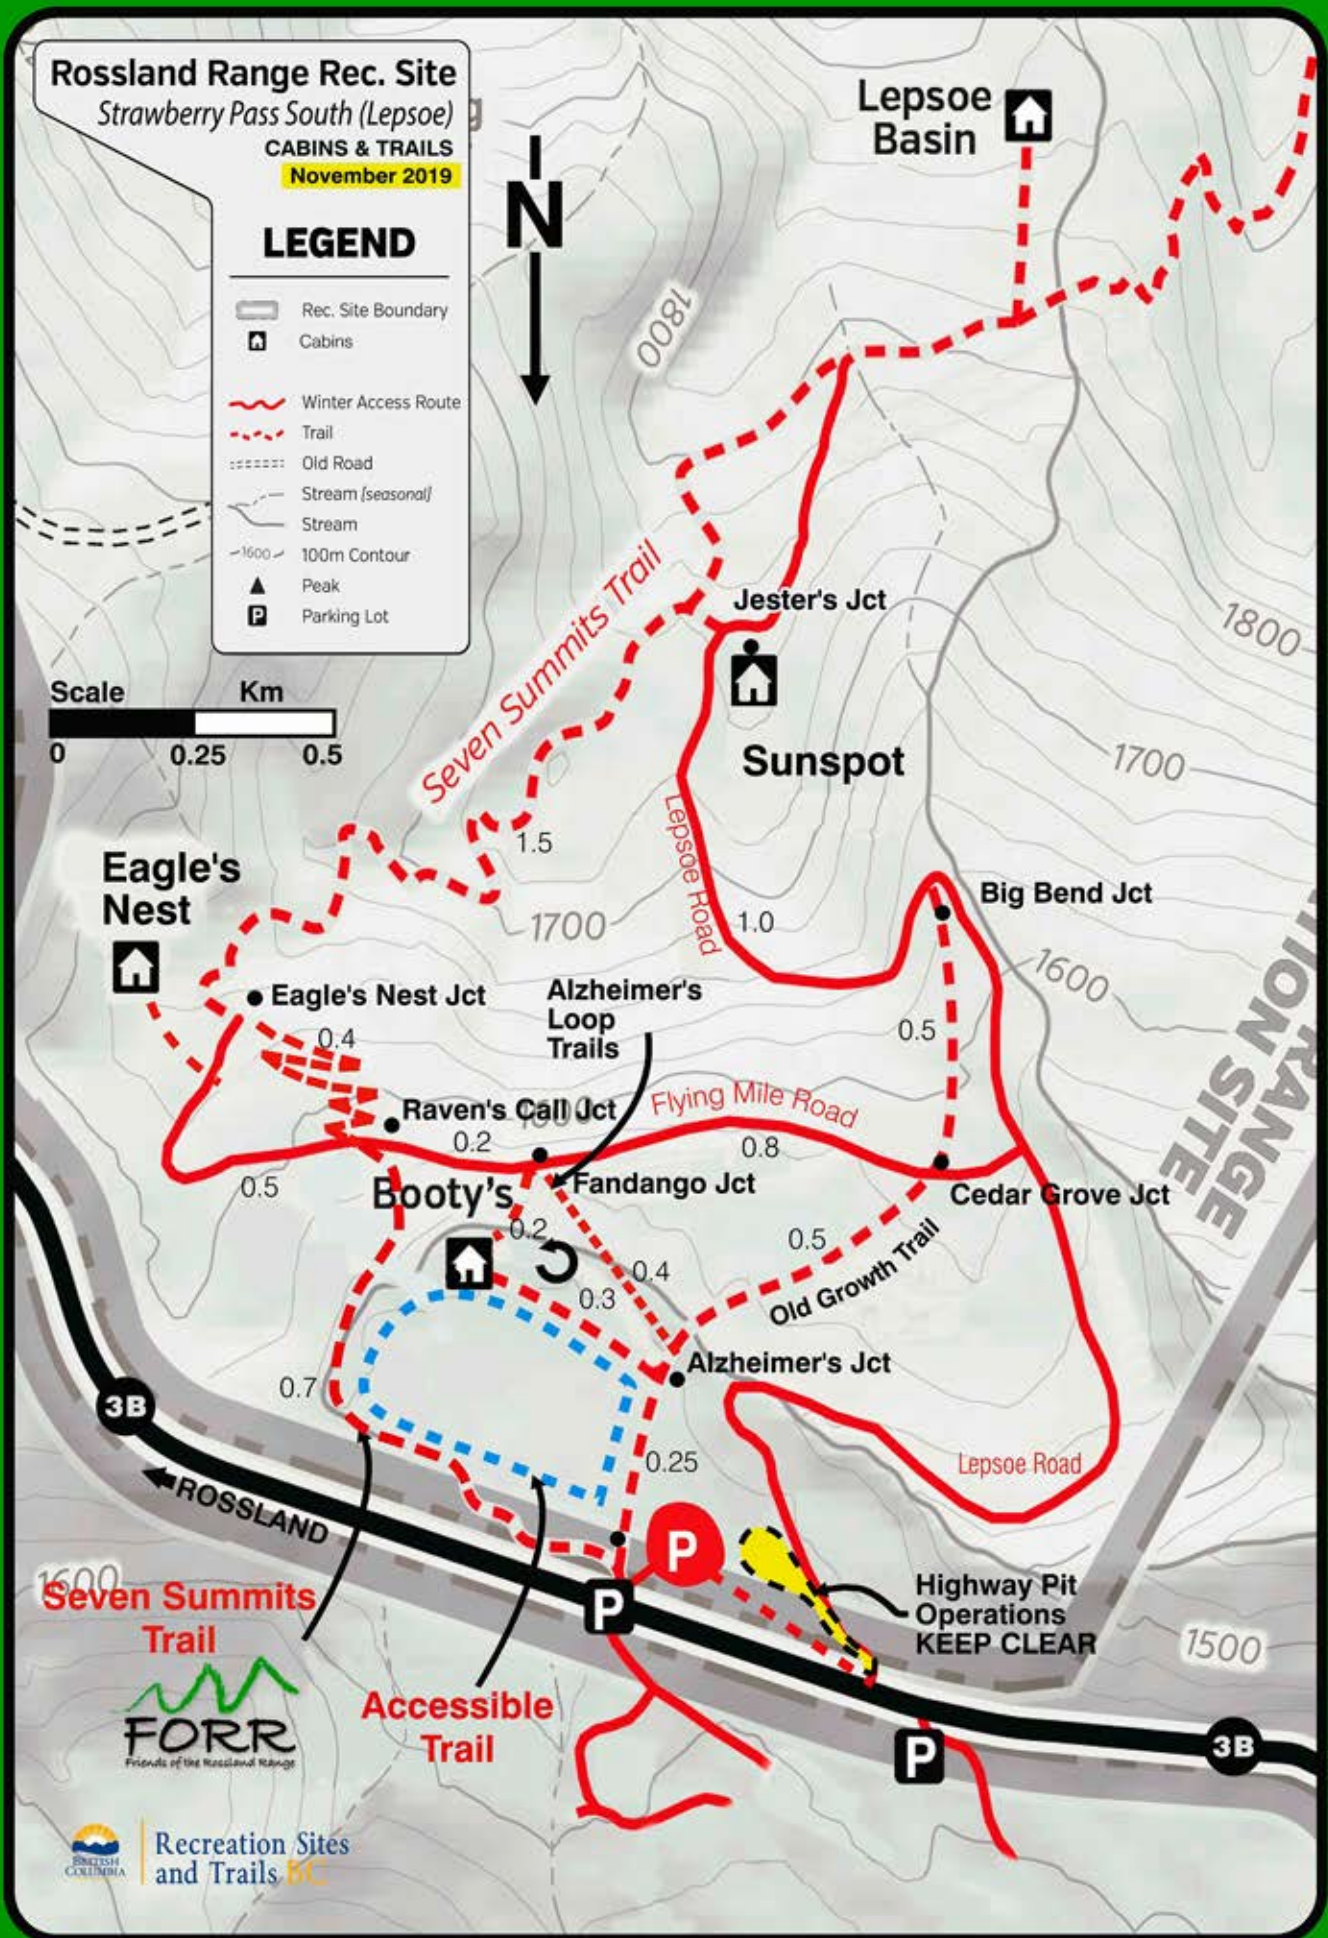

Rossland Range Rec. Site

Strawberry Pass South (Lepsoe)

CABINS & TRAILS

November 2019

LEGEND

- Rec. Site Boundary
- Cabins
- Winter Access Route
- Trail
- Old Road
- Stream (seasonal)
- Stream
- 100m Contour
- Peak
- Parking Lot

Seven Summits Trail

Accessible Trail

Recreation Sites and Trails BC